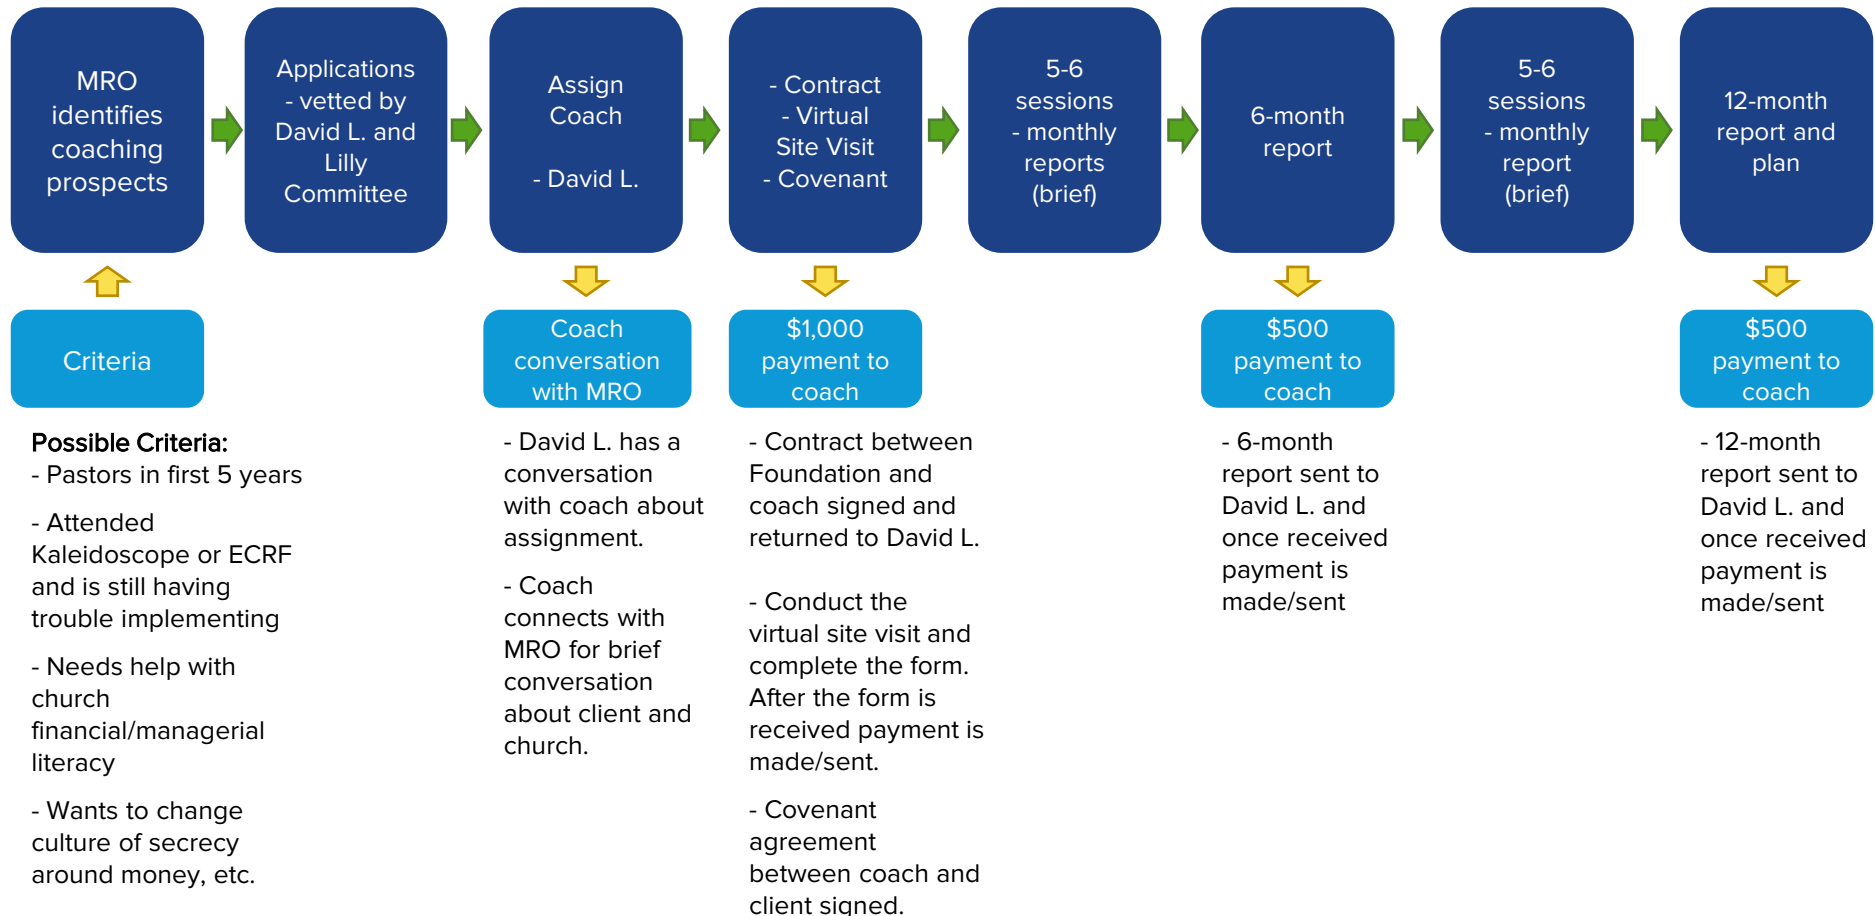

Coach Process Timeline

* MRO = Ministry Relations Officer