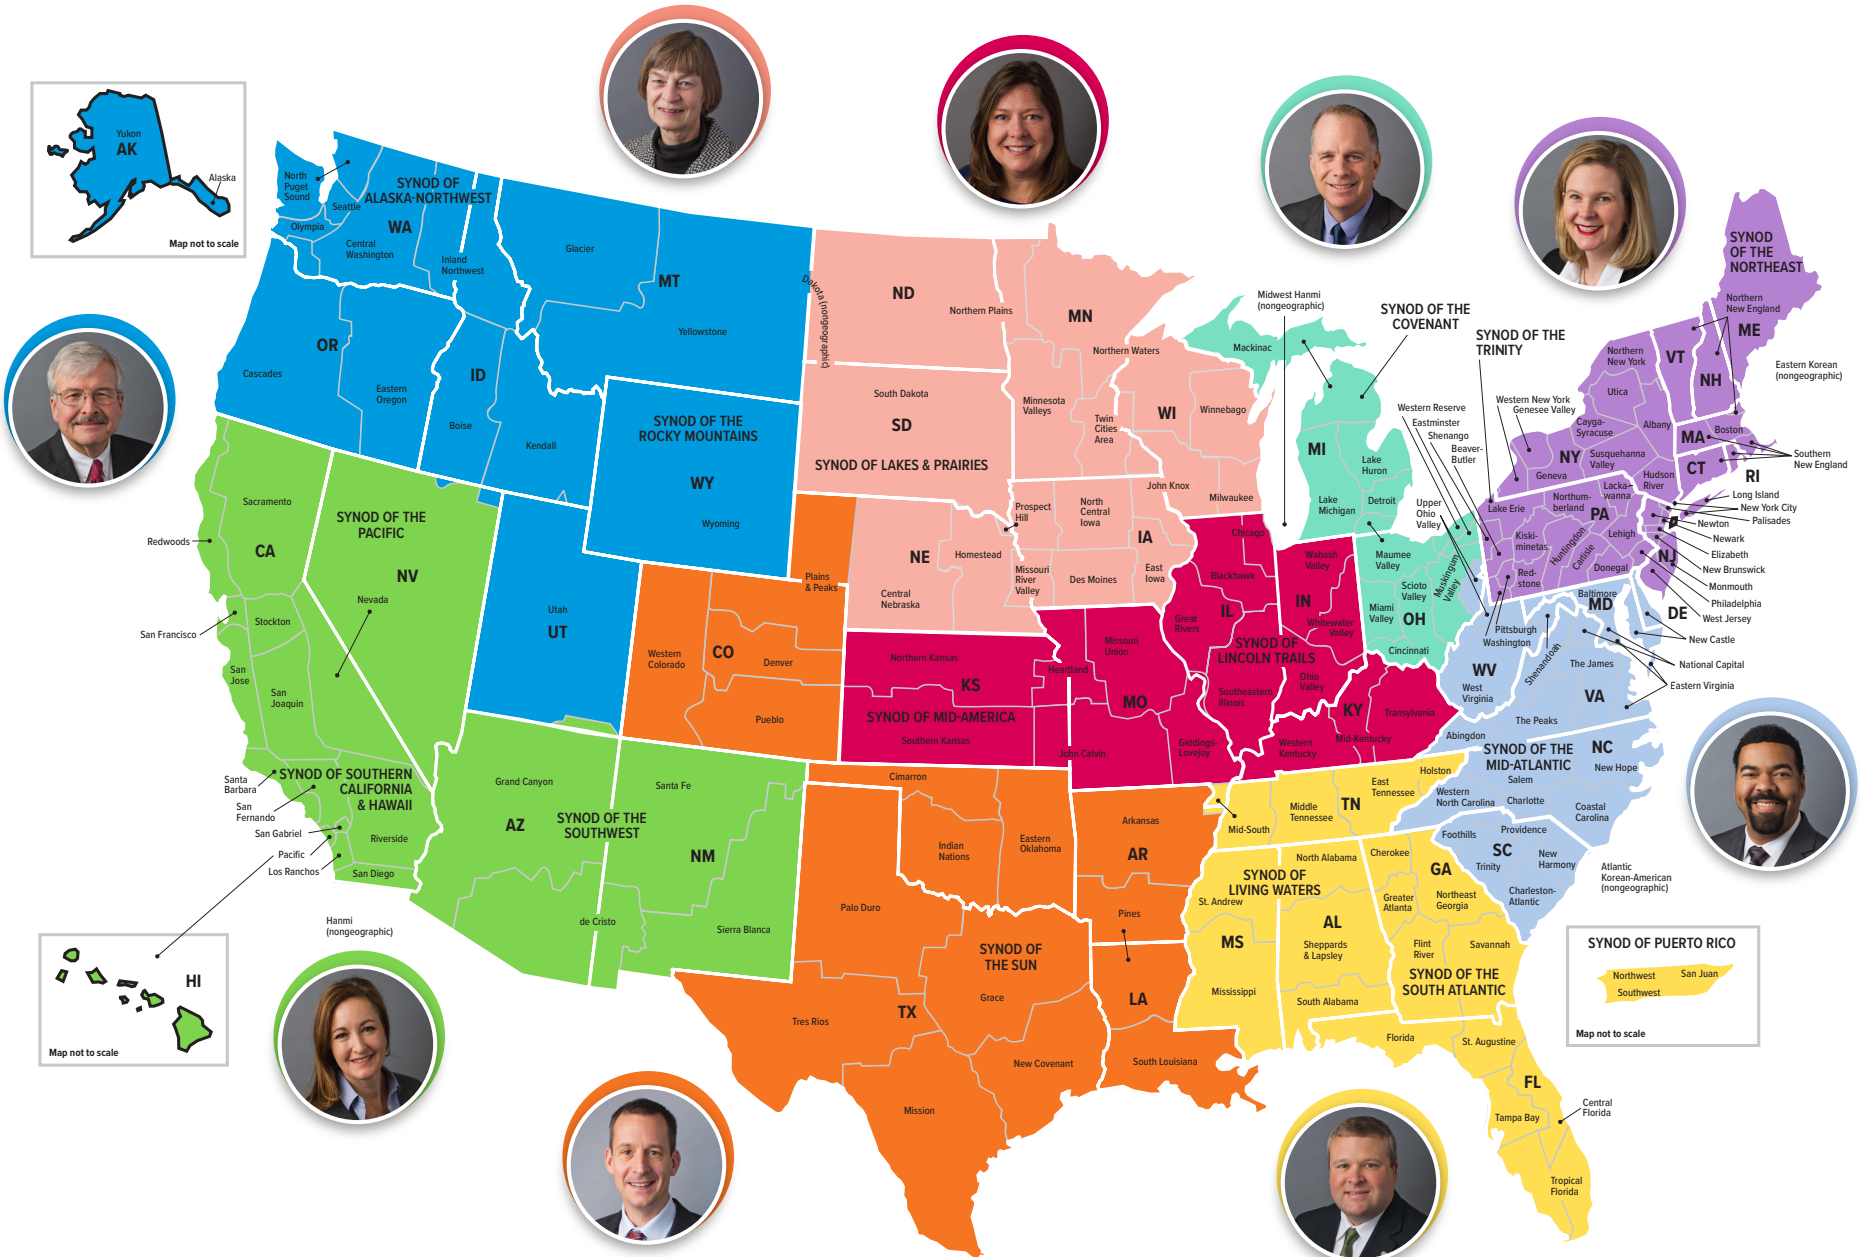

MINISTRY RELATIONS REGIONS

MINISTRY RELATIONS OFFICERS

Olanda Carr

East Region

888.711.1318

olanda.carr@
presbyterianfoundation.org

Rob Hagan

Northwest Region